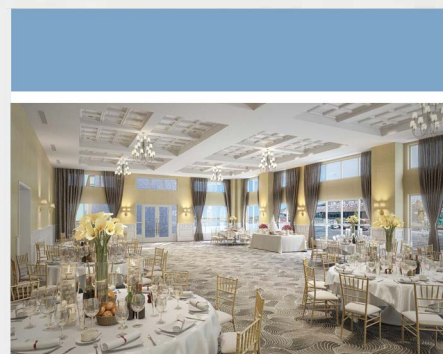

## Booking Incentive

Book your next meeting now and receive the following...

Hotel Accommodations Starting at \$59.00

Up to 25% off All Catering Food & Beverage

10,000 World of Hyatt Loyalty Points

1 Complimentary Condominium Upgrade